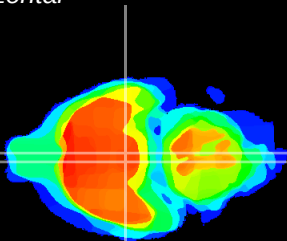

Coronal

Sagittal-R

Sagittal-L

ViBrism: CX20672
Horizontal

VMH