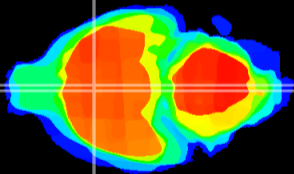

Coronal

Sagittal-R

Sagittal-L

ViBrism: CX20674
Horizontal

MPA