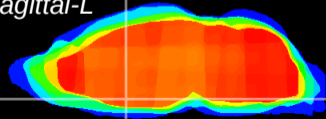

Coronal

Sagittal-R

Sagittal-L

ViBrism: CX20674
Horizontal

MPA