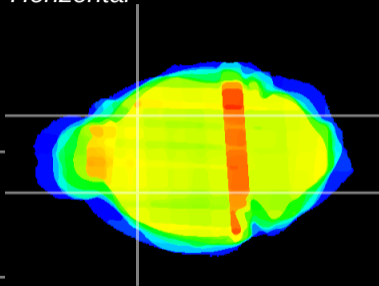

Coronal

Sagittal-R

Sagittal-L

ViBrism: CX20676
Horizontal

CPU lateral