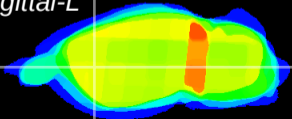

Coronal

Sagittal-R

Sagittal-L

ViBrism: CX20676
Horizontal

CPU lateral