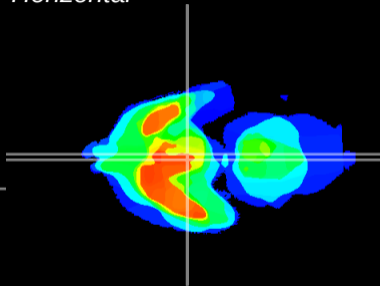

Coronal

Sagittal-R

Sagittal-L

ViBrism: CX20679
Horizontal

Arc