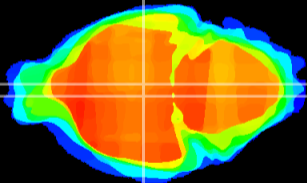

Coronal

Sagittal-R

Sagittal-L

ViBrism: CX20680
Horizontal

DM