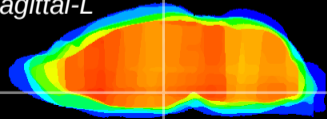

Coronal

Sagittal-R

Sagittal-L

ViBrism: CX20680
Horizontal

DM