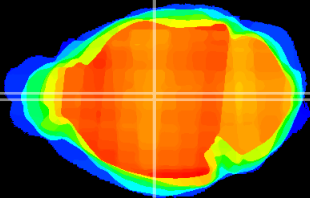

Coronal

Sagittal-R

Sagittal-L

ViBrism: CX20680
Horizontal

MD