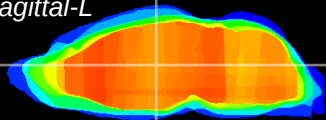

Coronal

Sagittal-R

Sagittal-L

ViBrism: CX20680
Horizontal

MD