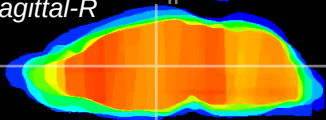

Coronal

Sagittal-R

Sagittal-L

ViBrism: CX20680
Horizontal

MD