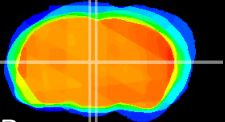

Coronal

Sagittal-R

Sagittal-L

ViBrism: CX20680
Horizontal

MD