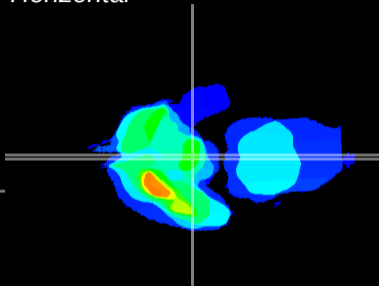

Coronal

Sagittal-R

Sagittal-L

ViBrism: CX20680
Horizontal

ME