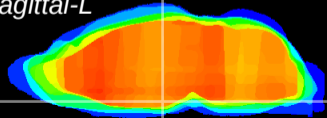

Coronal

Sagittal-R

Sagittal-L

ViBriSm: CX20680
Horizontal

VMH