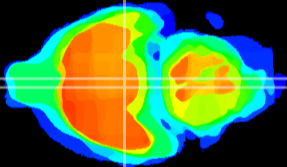

Coronal

Sagittal-R

Sagittal-L

ViBriSm: CX20680
Horizontal

VMH