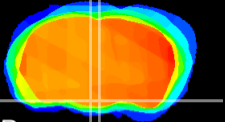

Coronal

Sagittal-R

Sagittal-L

ViBriSm: CX20680
Horizontal

VMH