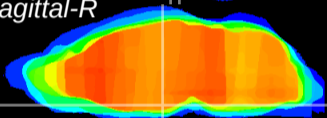

Coronal

Sagittal-R

Sagittal-L

ViBriSm: CX20680
Horizontal

VMH