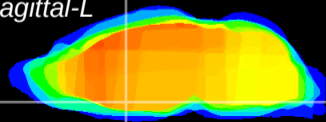

Coronal

Sagittal-R

Sagittal-L

ViBrism: CX20682
Horizontal

MPA