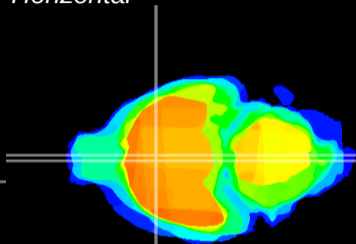

Coronal

Sagittal-R

Sagittal-L

ViBrism: CX20682
Horizontal

MPA