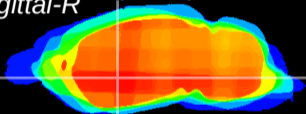

Coronal

Sagittal-R

Sagittal-L

ViBrism: CX20683
Horizontal

GP