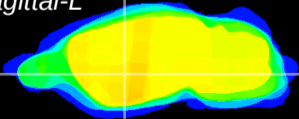

Coronal

Sagittal-R

Sagittal-L

ViBrism: CX20683
Horizontal

GP