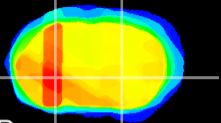

Coronal

Sagittal-R

Sagittal-L

ViBrism: CX20683
Horizontal

GP