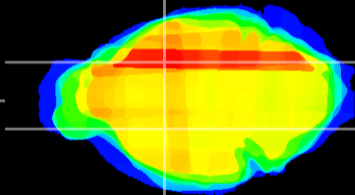

Coronal

Sagittal-R

Sagittal-L

ViBrism: CX20683
Horizontal

GP