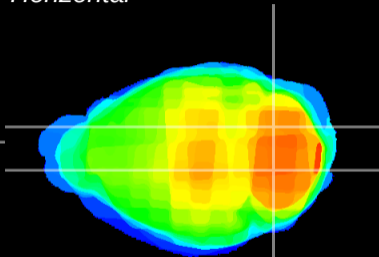

Coronal

Sagittal-R

Sagittal-L

ViBrism: CX20684
Horizontal

Cb nucleus