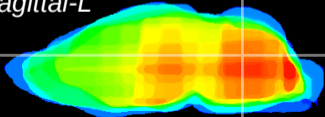

Coronal

Sagittal-R

Sagittal-L

ViBrism: CX20684
Horizontal

Cb nucleus