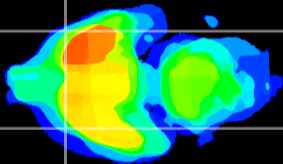

Coronal

Sagittal-R

Sagittal-L

ViBriSM: CX20685
Horizontal

Pir