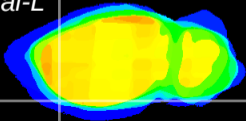

Coronal

Sagittal-R

Sagittal-L

ViBriSM: CX20685
Horizontal

Pir