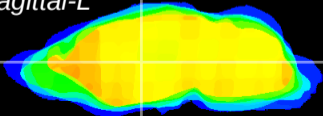

Coronal

Sagittal-R

Sagittal-L

ViBriSM: CX20685
Horizontal

VA/VL