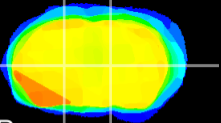

Coronal

Sagittal-R

Sagittal-L

ViBriSM: CX20685
Horizontal

VA/VL