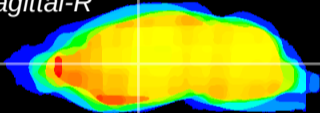

Coronal

Sagittal-R

Sagittal-L

ViBriSM: CX20685
Horizontal

VA/VL