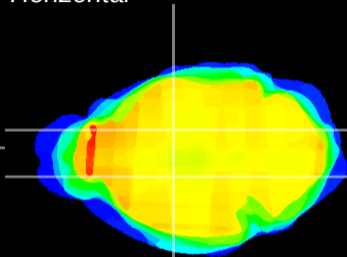

Coronal

Sagittal-R

Sagittal-L

ViBriSM: CX20685
Horizontal

VA/VL