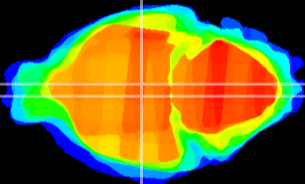

Coronal

Sagittal-R

Sagittal-L

ViBrism: CX20688
Horizontal

DM