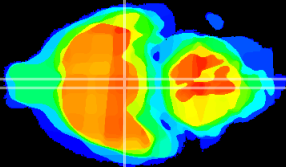

Coronal

Sagittal-R

Sagittal-L

ViBrism: CX20688
Horizontal

VMH