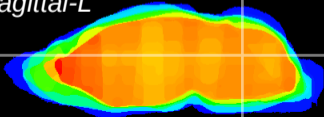

Coronal

Sagittal-R

Sagittal-L

ViBrism: CX20691
Horizontal

Cb nucleus