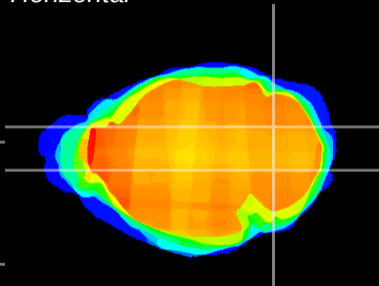

Coronal

Sagittal-R

Sagittal-L

ViBrism: CX20691
Horizontal

Cb nucleus