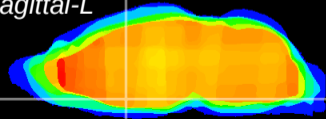

Coronal

Sagittal-R

Sagittal-L

ViBriSm: CX20691
Horizontal

MPA