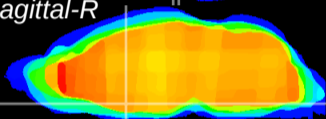

Coronal

Sagittal-R

Sagittal-L

ViBriSm: CX20691
Horizontal

MPA