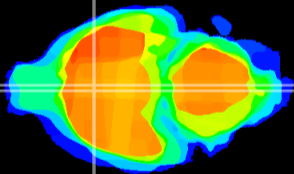

Coronal

Sagittal-R

Sagittal-L

ViBriSm: CX20691
Horizontal

MPA