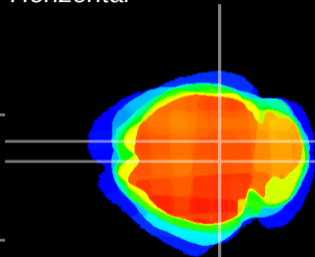

Coronal

Sagittal-R

Sagittal-L

ViBrism: CX20693
Horizontal

SC