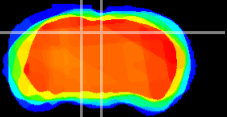

Coronal

Sagittal-R

Sagittal-L

ViBrism: CX20693
Horizontal

SC