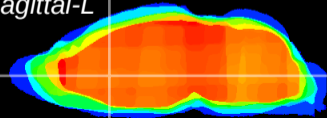

Coronal

Sagittal-R

Sagittal-L

ViBrism: CX20697
Horizontal

LS