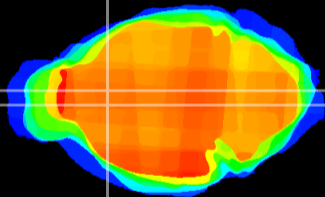

Coronal

Sagittal-R

Sagittal-L

ViBrism: CX20697
Horizontal

LS