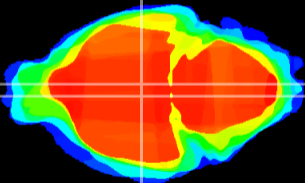

Coronal

Sagittal-R

Sagittal-L

ViBrism: CX20704
Horizontal

DM