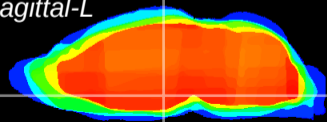

Coronal

Sagittal-R

Sagittal-L

ViBrism: CX20704
Horizontal

DM