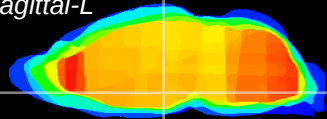

Coronal

Sagittal-R

Sagittal-L

ViBrism: CX20706
Horizontal

DM