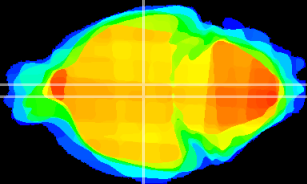

Coronal

Sagittal-R

Sagittal-L

ViBrism: CX20706
Horizontal

DM