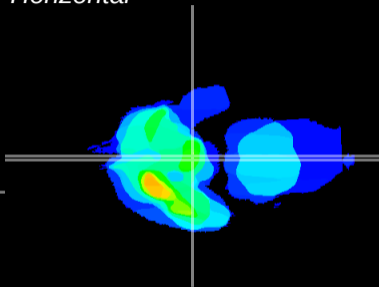

Coronal

Sagittal-R

Sagittal-L

ViBrism: CX20706
Horizontal

ME