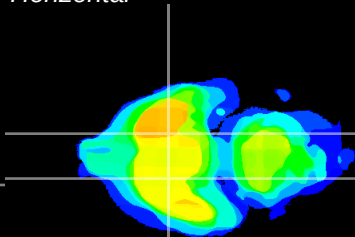

Coronal

Sagittal-R

Sagittal-L

ViBrism: CX20710
Horizontal

S0