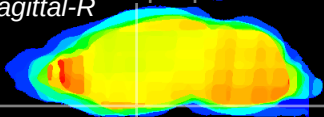

Coronal

Sagittal-R

Sagittal-L

ViBrism: CX20710
Horizontal

S0