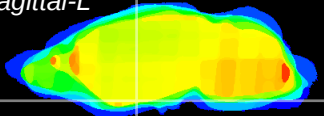

Coronal

Sagittal-R

Sagittal-L

ViBrism: CX20710
Horizontal

S0