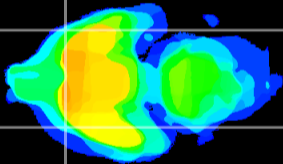

Coronal

Sagittal-R

Sagittal-L

ViBrism: CX20711
Horizontal

Pir