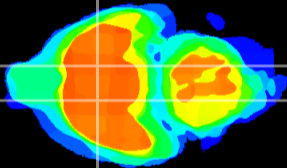

Coronal

Sagittal-R

Sagittal-L

ViBrism: CX20713
Horizontal

LH