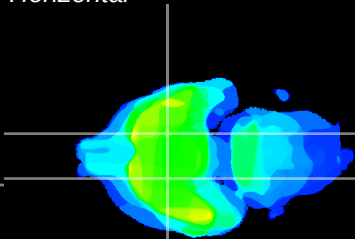

*Coronal*

*Sagittal-R*

*Sagittal-L*

ViBrism: CX20719  
*Horizontal*

S0