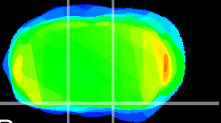

*Coronal*

*Sagittal-R*

*Sagittal-L*

ViBrism: CX20719  
*Horizontal*

S0