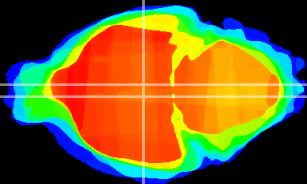

Coronal

Sagittal-R

Sagittal-L

ViBrism: CX20720
Horizontal

DM