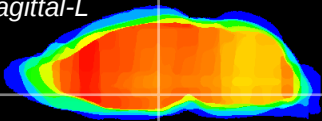

Coronal

Sagittal-R

Sagittal-L

ViBrism: CX20720
Horizontal

DM