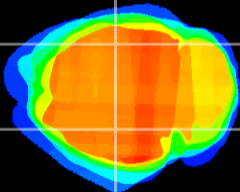

Coronal

Sagittal-R

Sagittal-L

ViBrism: CX20723
Horizontal

CA2/CA3