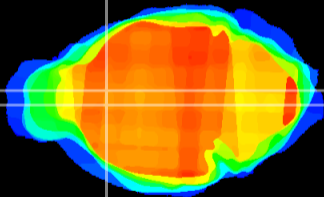

Coronal

Sagittal-R

Sagittal-L

ViBrism: CX20723  
Horizontal

LS