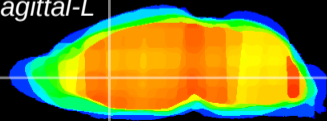

Coronal

Sagittal-R

Sagittal-L

ViBrism: CX20723  
Horizontal

LS