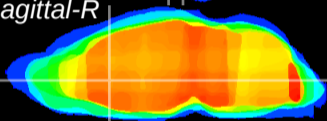

Coronal

Sagittal-R

Sagittal-L

ViBrism: CX20723  
Horizontal

LS