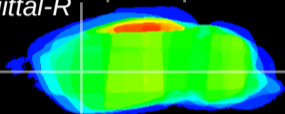

Coronal

Sagittal-R

Sagittal-L

ViBriSM: CX20726
Horizontal

CPU lateral