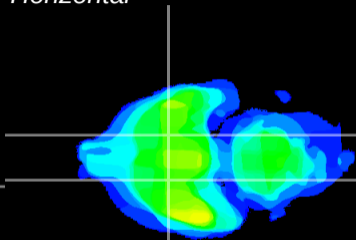

Coronal

Sagittal-R

Sagittal-L

ViBrism: CX20726
Horizontal

S0