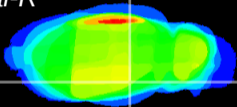

Coronal

Sagittal-R

Sagittal-L

ViBrism: CX20726
Horizontal

ventral S