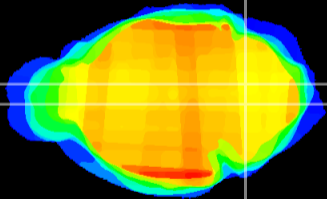

Coronal

Sagittal-R

Sagittal-L

ViBrism: CX20727
Horizontal

MVe