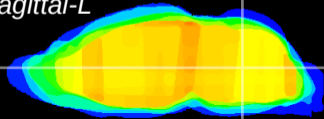

Coronal

Sagittal-R

Sagittal-L

ViBrism: CX20727
Horizontal

MVe