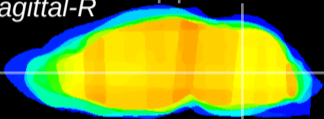

Coronal

Sagittal-R

Sagittal-L

ViBrism: CX20727
Horizontal

MVe