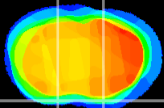

Coronal

Sagittal-R

Sagittal-L

ViBris: CX20734
Horizontal

Tu