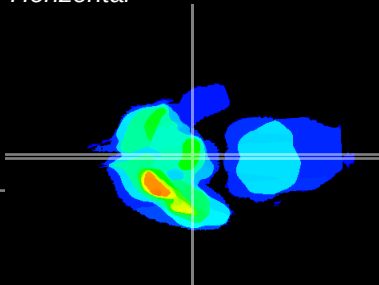

Coronal

Sagittal-R

Sagittal-L

ViBrism: CX20735
Horizontal

ME