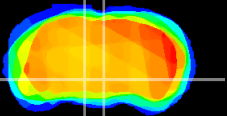

Coronal

Sagittal-R

Sagittal-L

ViBrism: CX20741
Horizontal

VTA