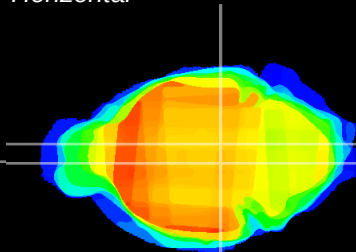

Coronal

Sagittal-R

Sagittal-L

ViBrism: CX20741
Horizontal

VTA