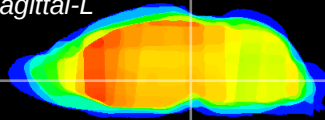

Coronal

Sagittal-R

Sagittal-L

ViBrism: CX20741
Horizontal

VTA