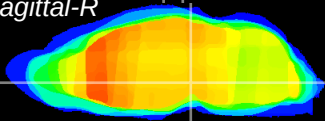

Coronal

Sagittal-R

Sagittal-L

ViBrism: CX20741
Horizontal

VTA