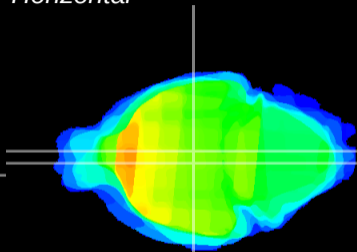

Coronal

Sagittal-R

Sagittal-L

ViBrism: CX20749
Horizontal

DM