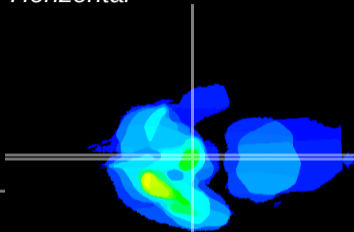

Coronal

Sagittal-R

Sagittal-L

ViBrism: CX20749
Horizontal

ME