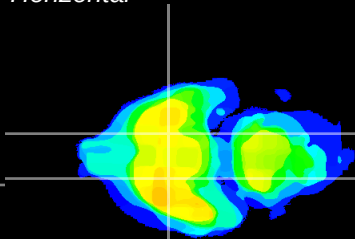

Coronal

Sagittal-R

Sagittal-L

ViBriSM: CX20753
Horizontal

S0