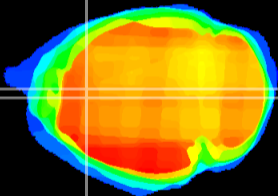

Coronal

Sagittal-R

Sagittal-L

ViBrisM: CX20758
Horizontal

Cx cingulate