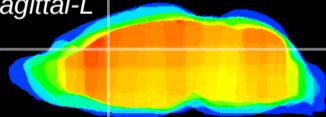

Coronal

Sagittal-R

Sagittal-L

ViBrisM: CX20758
Horizontal

Cx cingulate