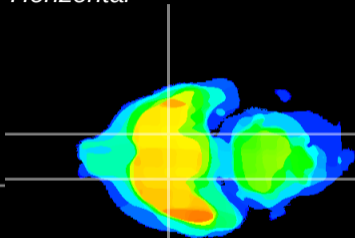

Coronal

Sagittal-R

Sagittal-L

ViBrism: CX20758
Horizontal

S0