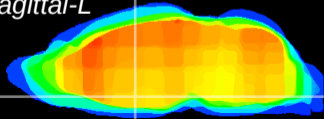

Coronal

Sagittal-R

Sagittal-L

ViBrism: CX20758  
Horizontal

SPa dorsal