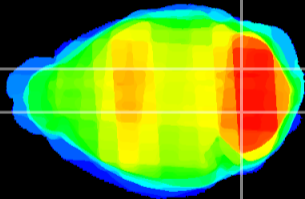

Coronal

Sagittal-R

Sagittal-L

ViBrism: CX20766
Horizontal

Cb nucleus