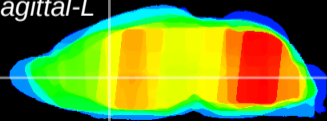

Coronal

Sagittal-R

Sagittal-L

ViBrisM: CX20766
Horizontal

LS