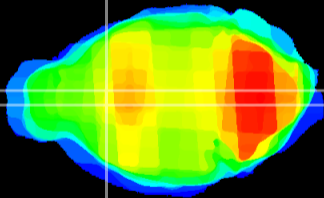

Coronal

Sagittal-R

Sagittal-L

ViBrisM: CX20766
Horizontal

LS