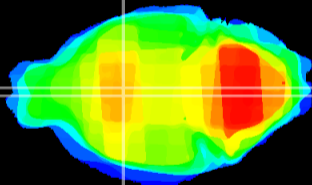

Coronal

Sagittal-R

Sagittal-L

ViBris: CX20766
Horizontal

Pa