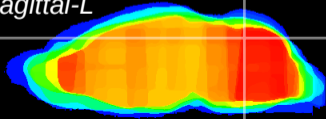

Coronal

Sagittal-R

Sagittal-L

ViBrism: CX20769
Horizontal

Cb vermis