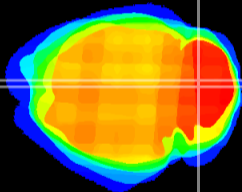

Coronal

Sagittal-R

Sagittal-L

ViBrism: CX20769
Horizontal

Cb vermis