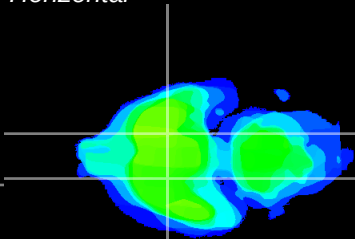

Coronal

Sagittal-R

Sagittal-L

ViBrism: CX20772
Horizontal

S0