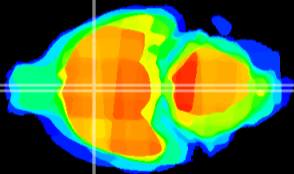

Coronal

Sagittal-R

Sagittal-L

ViBrisM: CX20774
Horizontal

MPA