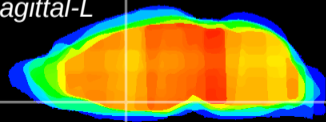

Coronal

Sagittal-R

Sagittal-L

ViBrisM: CX20774
Horizontal

MPA