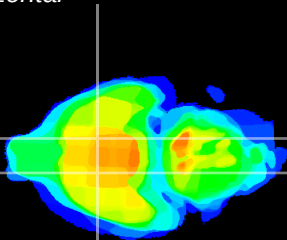

Coronal

Sagittal-R

Sagittal-L

ViBrism: CX20777
Horizontal

LH