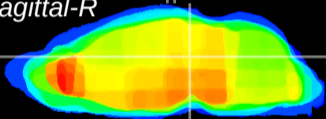

Coronal

Sagittal-R

Sagittal-L

ViBrism: CX20777
Horizontal

PAG