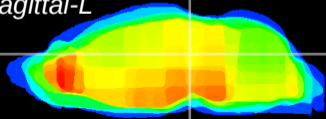

Coronal

Sagittal-R

Sagittal-L

ViBrism: CX20777
Horizontal

PAG